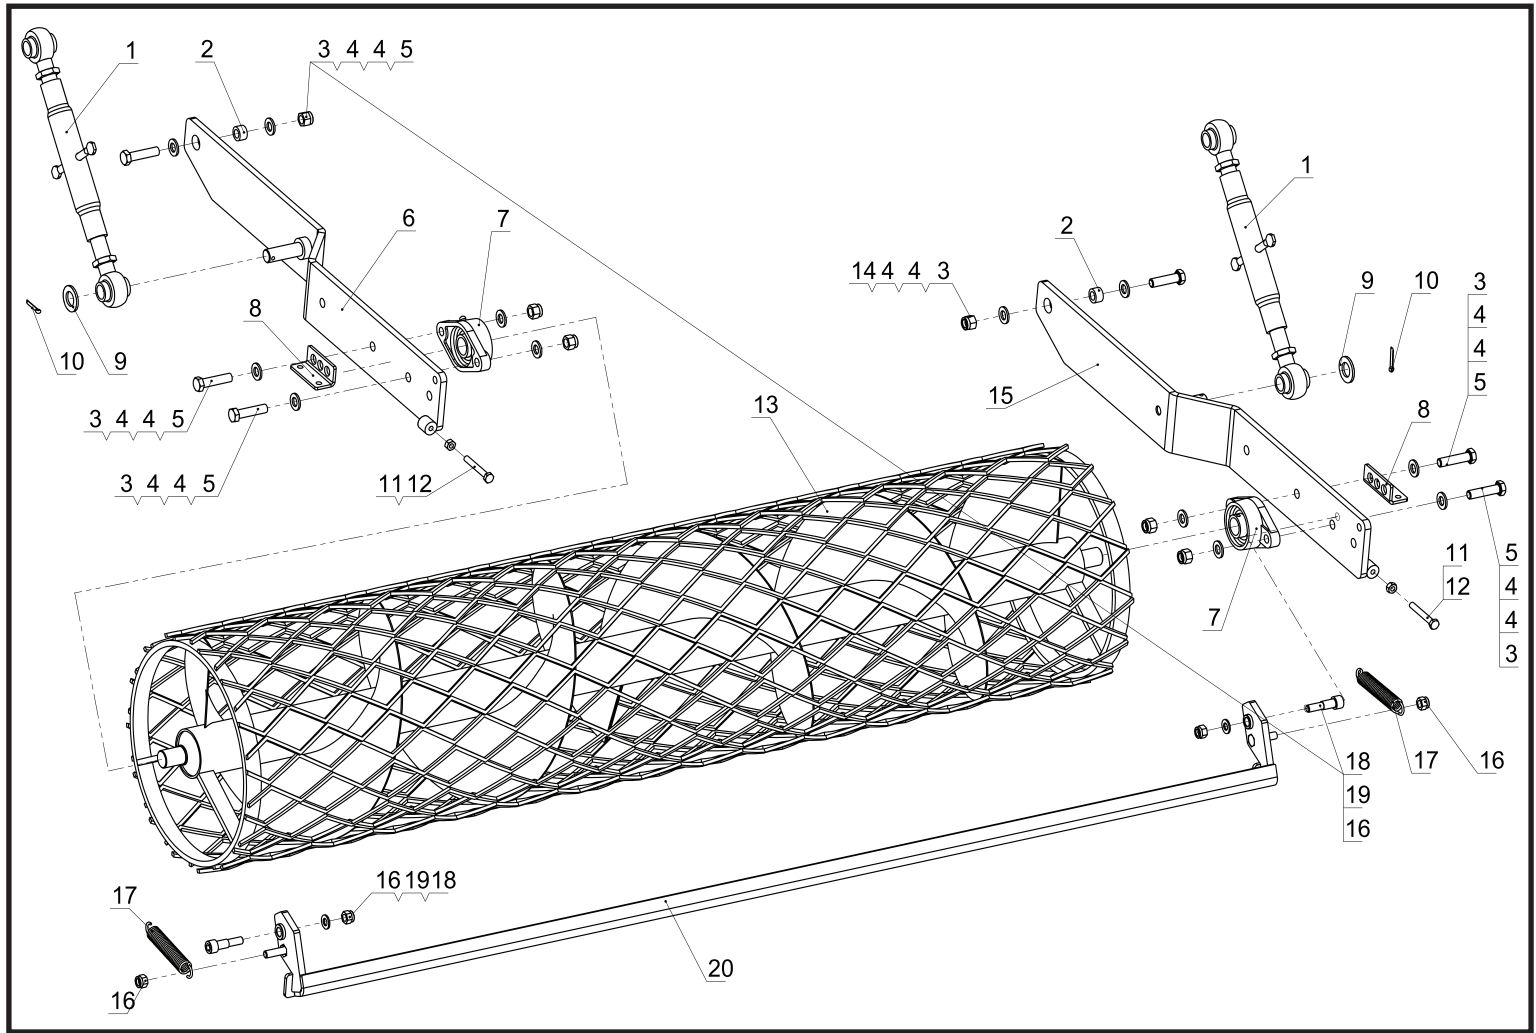

ASSEMBLY DRAWING LIST

RSR Stone Buriers back roller

Ser. No	Code	Name & Specification	Quantity
1	230078	Adjustable Bar	2
2	230079	Sleeve for leveling roller holder	2
3	N000031	Lock nut M12	6
4	W000015	Washer M12	12
5	B000152	Bolt M12×50	5
6	230080	Leveling roller holder Left	1
7	230081	Bearing UCFLU205	2
8	230082	Spring plate	2
9	W000026	Washer M20	2
10	P000005	Cotter pin 4×25	2
11	N000008	Nut M8	2
12	B002117	Bolt M8×60	2
13	230083	Leveling roller for 125	1
	230084	Leveling roller for 145	1
	230085	Leveling roller for 165	1
14	B000088	Bolt M12×45	1
15	230086	Leveling roller holder Right	1
16	N000030	Lock nut M10	4
17	230087	Spring for scraper	2
18	230088	Special bolt	2
19	W000014	Washer M10	2

Ser. No	Code	Name & Specification	Quantity
1	230001	Linkage	1
2	B000085	Bolt M12×35	16
3	W000015	Washer M12	85
4	N000031	Lock nut M12	92/100/108
5	000001	Upper linkage pin	1
6	N000030	Lock nut M10	12
7	W000014	Washer M10	19
8	B000075	Bolt M10×25	2
9	230002	Plate for linkage	1
10	W000021	Washer M8	56
11	W000008	Spring washer M8	10
12	B000455	Bolt M8×20	8
13	230003	Drive shaft cover for 125	1
	230004	Drive shaft cover for 145	1
	230005	Drive shaft cover for 165	1
14	N000039	Lock nut M8	26
15	230006	Support parts (Right)	1
16	000076	Lower linkage pin	2
17	000075	Lower linkage pin sleeve	2
18	S000015	Circlip for hole 45	2

RSR series Stone Buriers

Ser. No	Code	Name & Specification	Quantity
106	230071	Drive shaft for 125	1
	230072	Drive shaft for 145	1
	230073	Drive shaft for 165	1
107	230074	Main body	1
	230075	Main body	1
	230076	Main body	1
108	230077	PTO Shaft 05B800 with shear bolt	1