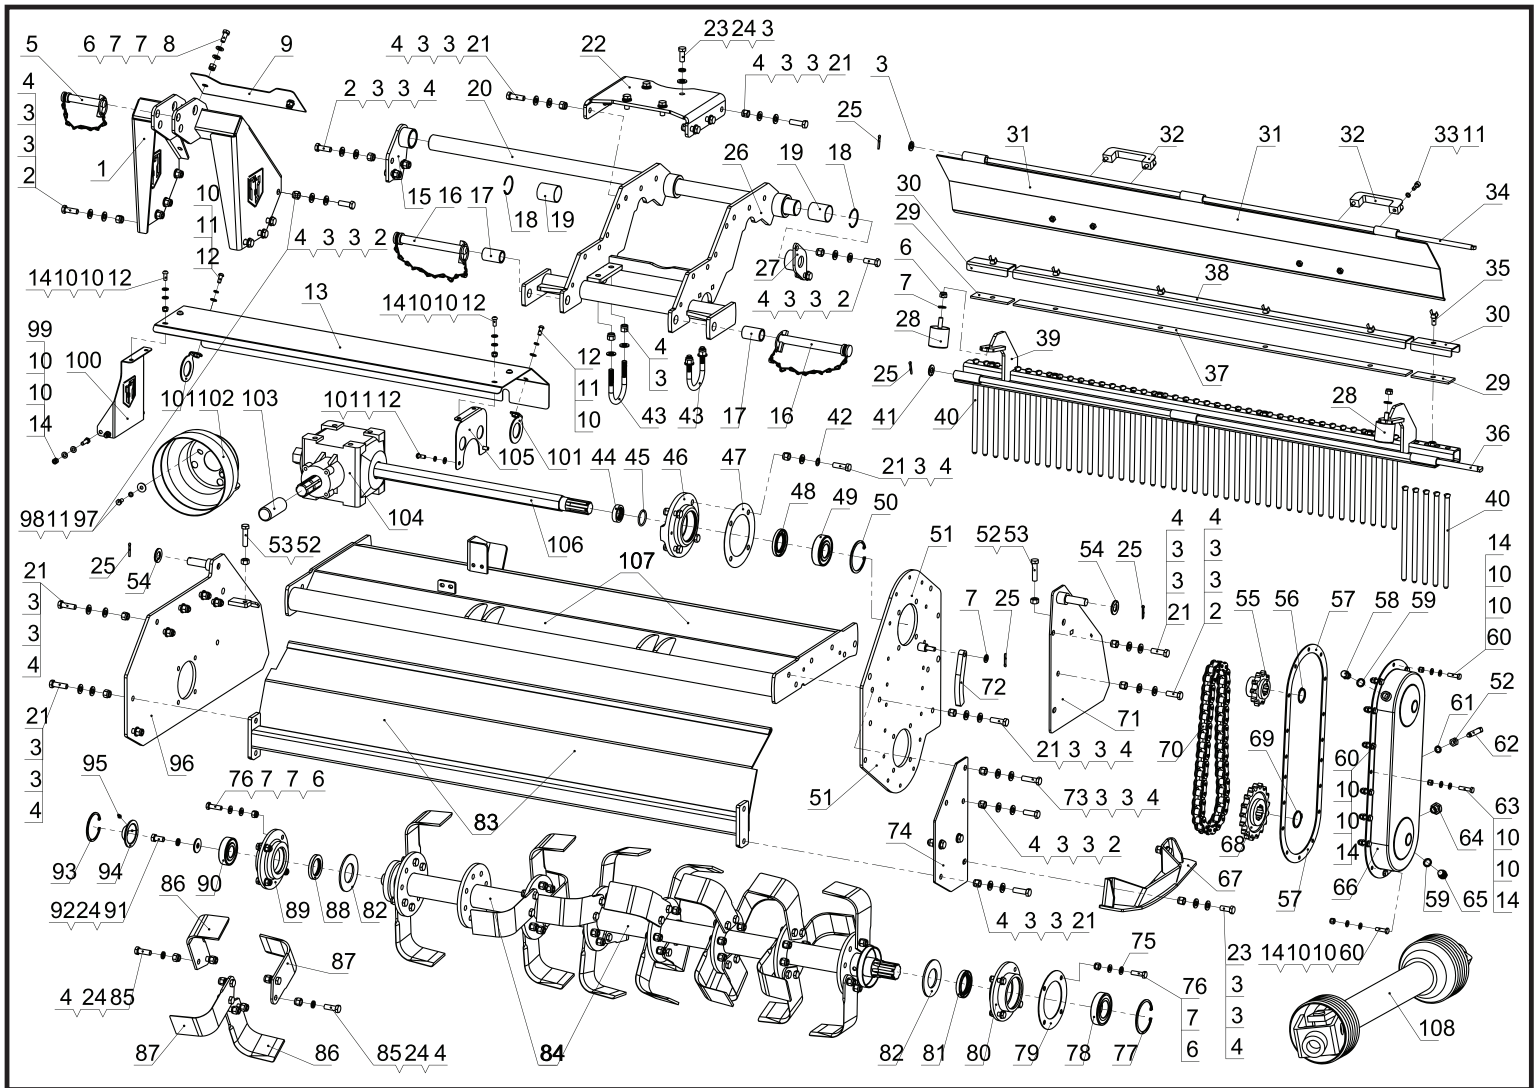

ASSEMBLY DRAWING LIST

RSR series Stone Buriers

Ser. No	Code	Name & Specification	Quantity
1	230001	Linkage	1
2	B000085	Bolt M12×35	16
3	W000015	Washer M12	85
4	N000031	Lock nut M12	92/100/108
5	000001	Upper linkage pin	1
6	N000030	Lock nut M10	12
7	W000014	Washer M10	19
8	B000075	Bolt M10×25	2
9	230002	Plate for linkage	1
10	W000021	Washer M8	56
11	W000008	Spring washer M8	10
12	B000455	Bolt M8×20	8
13	230003	Drive shaft cover for 125	1
	230004	Drive shaft cover for 145	1
	230005	Drive shaft cover for 165	1
14	N000039	Lock nut M8	26
15	230006	Support parts (Right)	1
16	000076	Lower linkage pin	2
17	000075	Lower linkage pin sleeve	2
18	S000015	Circlip for hole 45	2